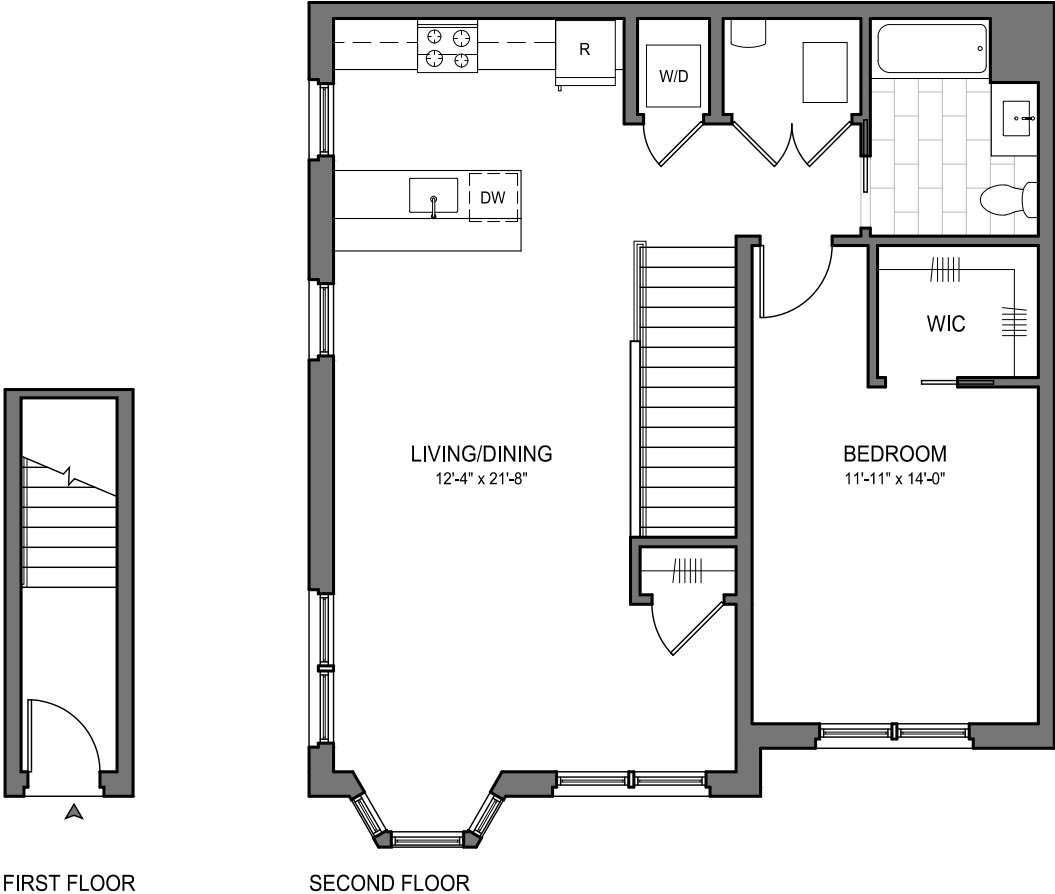

ONE BEDROOM
ONE BATH

26 ALLEN PLACE

Residence 104

1,189 sf

ShrewsburyManor.com
732.741.7200

GROUND FLOOR

TWO BEDROOM
TWO BATH

26 ALLEN PLACE

Residence 105

1,189 sf

ShrewsburyManor.com
732.741.7200

GROUND FLOOR

TWO BEDROOM
TWO BATH

26 ALLEN PLACE

Residence 201

971 sf

ShrewsburyManor.com
732.741.7200

SECOND FLOOR

ONE BEDROOM
ONE BATH

FIRST FLOOR

SECOND FLOOR

26 ALLEN PLACE

Residence 202

970 sf