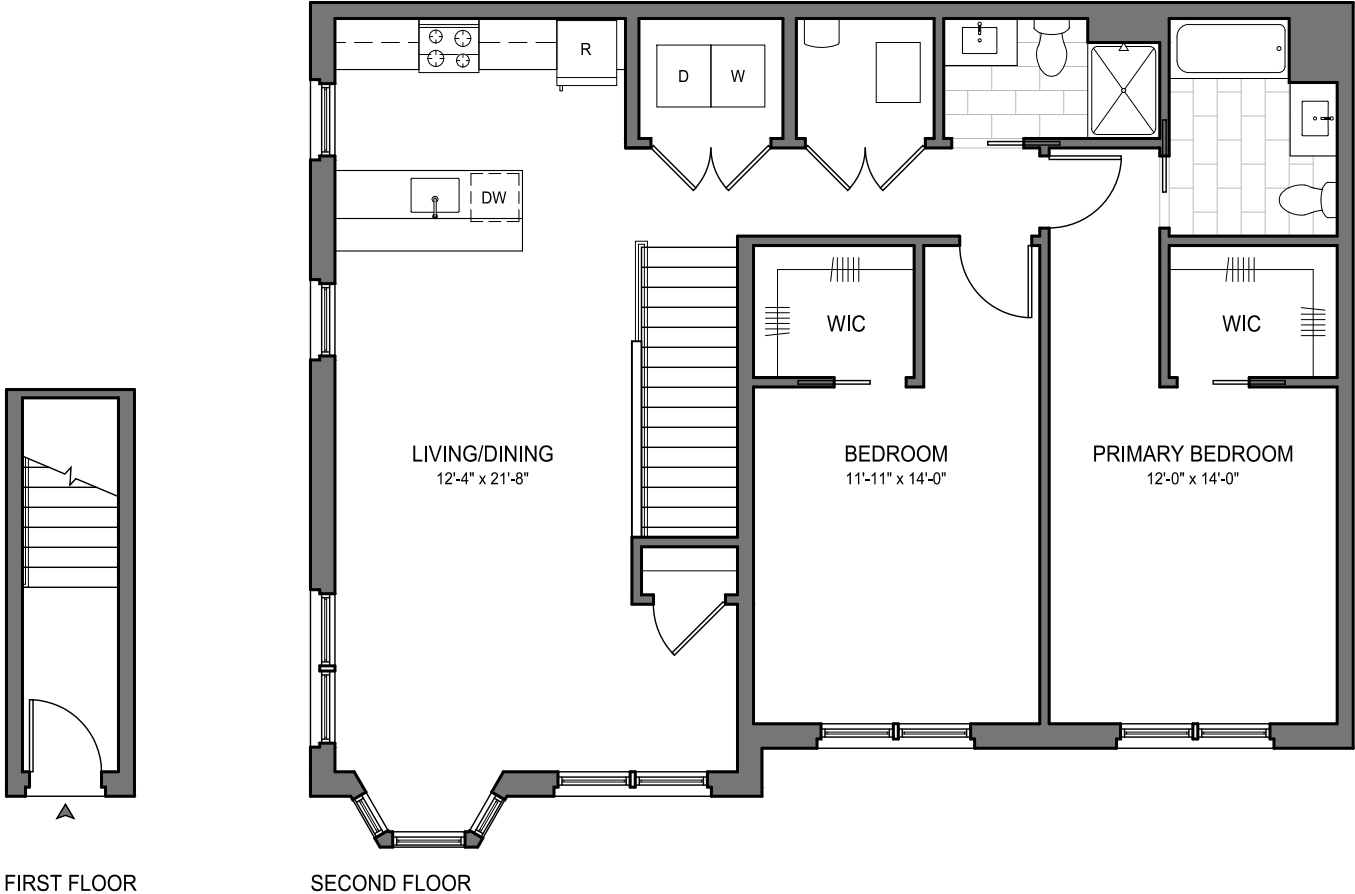

ONE BEDROOM
ONE BATH

26 ALLEN PLACE

Residence 204

1,335 sf

ShrewsburyManor.com
732.741.7200

SECOND FLOOR

TWO BEDROOM
TWO BATH

26 ALLEN PLACE

Residence 205

1,335 sf

ShrewsburyManor.com
732.741.7200

SECOND FLOOR

TWO BEDROOM
TWO BATH

FIRST FLOOR

SECOND FLOOR