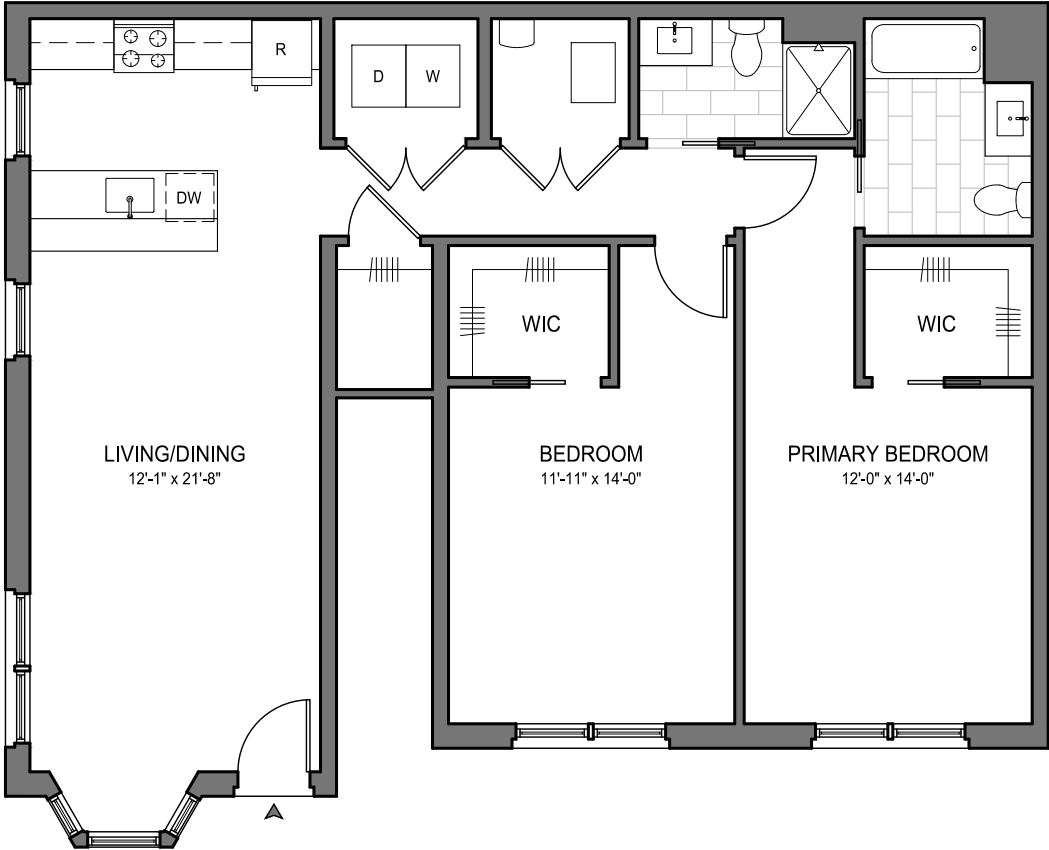

ONE BEDROOM
ONE BATH

26 ALLEN PLACE

Residence 104

1,189 sf

ShrewsburyManor.com
732.741.7200

GROUND FLOOR

TWO BEDROOM
TWO BATH

26 ALLEN PLACE

Residence 105

1,189 sf

ShrewsburyManor.com
732.741.7200

GROUND FLOOR

TWO BEDROOM
TWO BATH

26 ALLEN PLACE

Residence 201

971 sf

ShrewsburyManor.com
732.741.7200

SECOND FLOOR

ONE BEDROOM
ONE BATH

FIRST FLOOR

SECOND FLOOR

26 ALLEN PLACE

Residence 202

970 sf

ShrewsburyManor.com
732.741.7200

SECOND FLOOR

ONE BEDROOM
ONE BATH

26 ALLEN PLACE

Residence 203

971 sf

ShrewsburyManor.com
732.741.7200

SECOND FLOOR