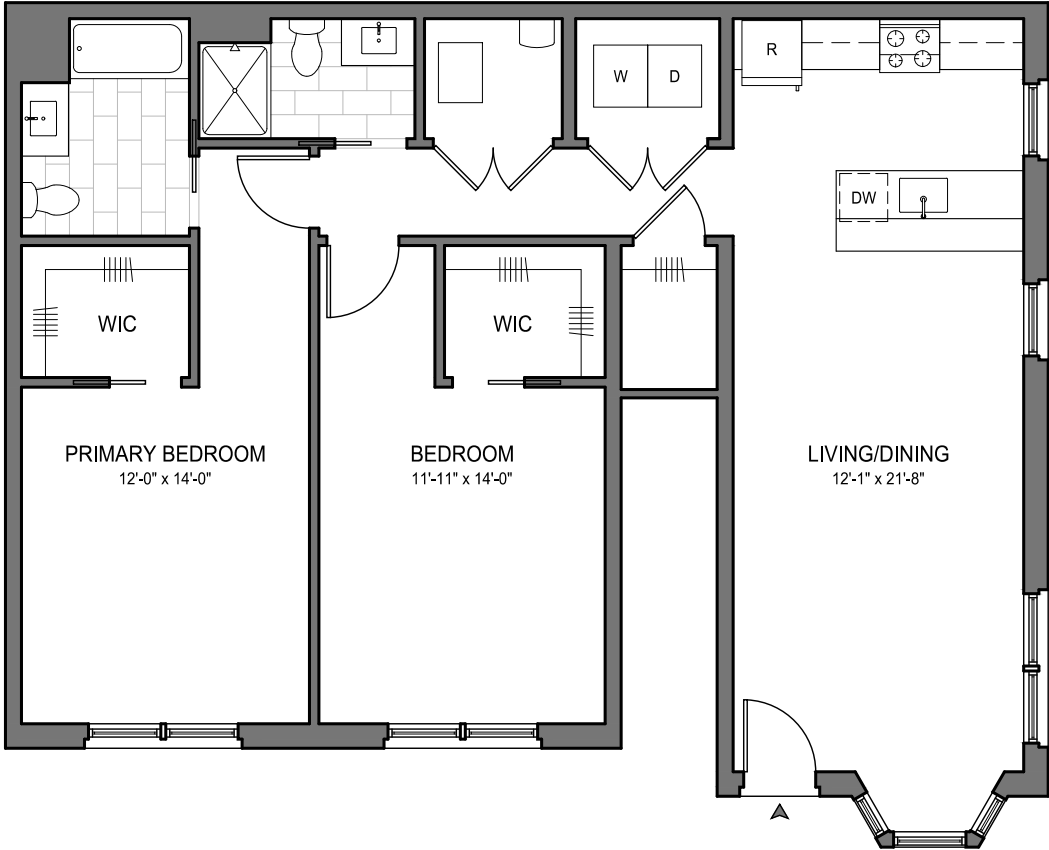

ShrewsburyManor.com
732.741.7200

GROUND FLOOR

ONE BEDROOM
ONE BATH

26 ALLEN PLACE

Residence 103

825 sf

ShrewsburyManor.com
732.741.7200

GROUND FLOOR

ONE BEDROOM
ONE BATH

26 ALLEN PLACE

Residence 104

1,189 sf

ShrewsburyManor.com
732.741.7200

GROUND FLOOR

TWO BEDROOM
TWO BATH

26 ALLEN PLACE

Residence 105

1,189 sf

ShrewsburyManor.com
732.741.7200

GROUND FLOOR

TWO BEDROOM
TWO BATH

26 ALLEN PLACE

Residence 201

971 sf

ShrewsburyManor.com
732.741.7200

SECOND FLOOR

ONE BEDROOM
ONE BATH

FIRST FLOOR

SECOND FLOOR

26 ALLEN PLACE

Residence 202

970 sf