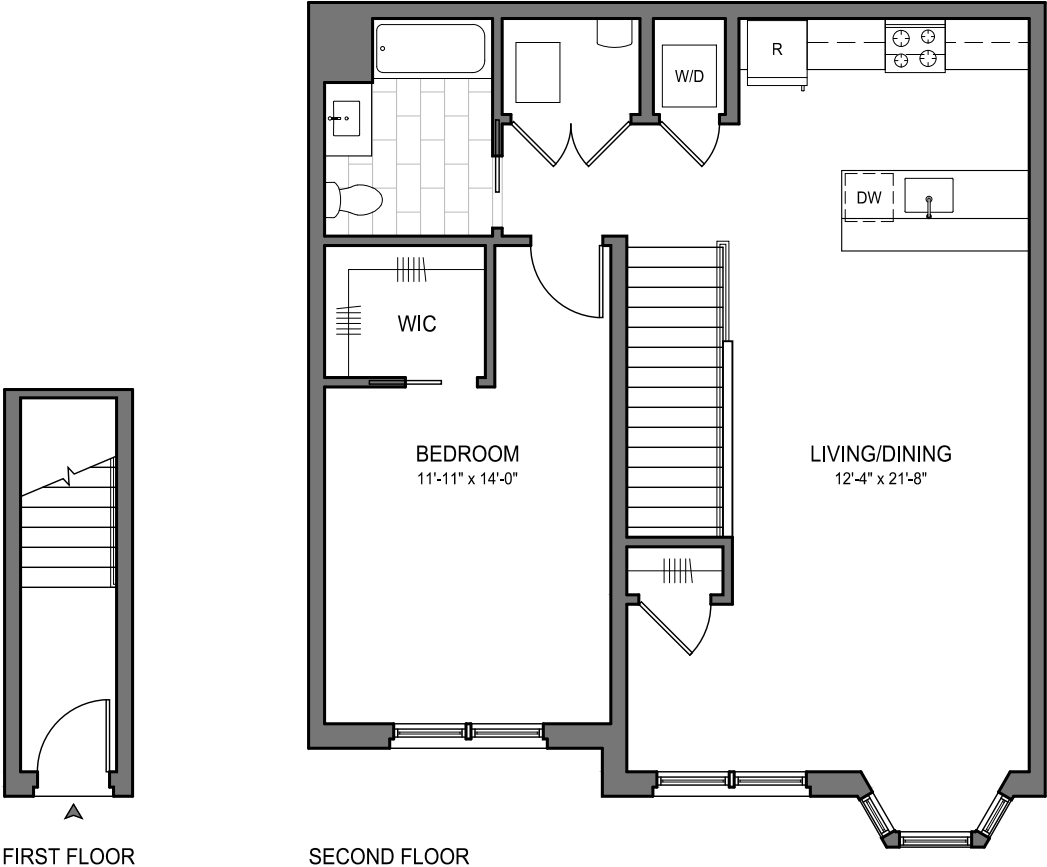

Residence 105

1,189 sf

ShrewsburyManor.com
732.741.7200

GROUND FLOOR

TWO BEDROOM
TWO BATH

26 ALLEN PLACE

Residence 201

971 sf

ShrewsburyManor.com
732.741.7200

SECOND FLOOR

ONE BEDROOM
ONE BATH

FIRST FLOOR

SECOND FLOOR

26 ALLEN PLACE

Residence 202

970 sf

ShrewsburyManor.com
732.741.7200

SECOND FLOOR

ONE BEDROOM
ONE BATH

26 ALLEN PLACE

Residence 203

971 sf

ShrewsburyManor.com
732.741.7200

SECOND FLOOR

ONE BEDROOM
ONE BATH

26 ALLEN PLACE

Residence 204

1,335 sf

ShrewsburyManor.com
732.741.7200

SECOND FLOOR

TWO BEDROOM
TWO BATH

26 ALLEN PLACE