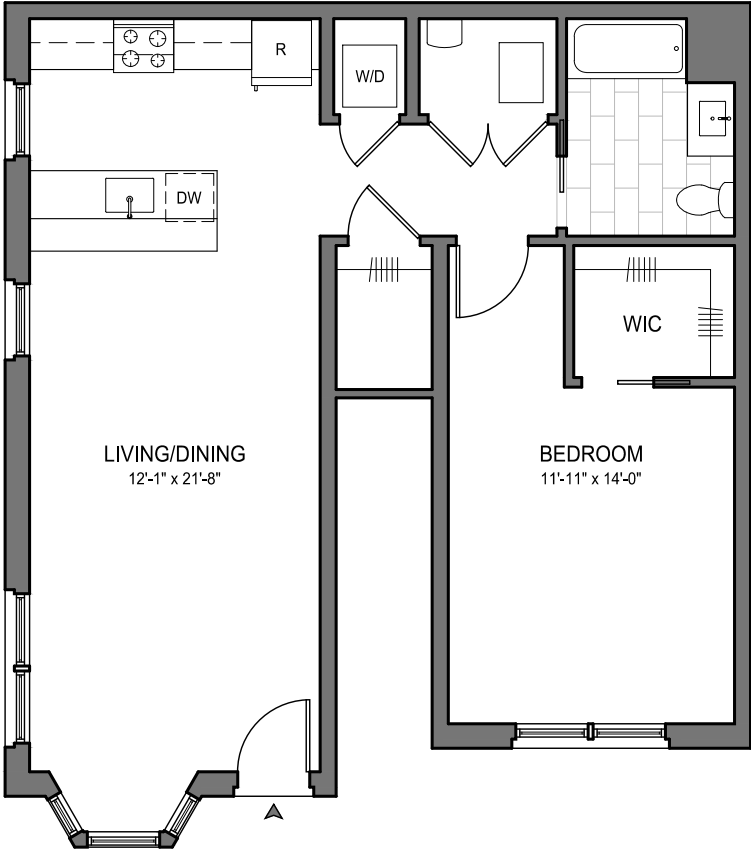

Residence 101

825 sf

ShrewsburyManor.com
732.741.7200

GROUND FLOOR

ONE BEDROOM
ONE BATH

26 ALLEN PLACE

Residence 102

824 sf

ShrewsburyManor.com
732.741.7200

GROUND FLOOR

ONE BEDROOM
ONE BATH

26 ALLEN PLACE

Residence 103

825 sf

ShrewsburyManor.com
732.741.7200

GROUND FLOOR

ONE BEDROOM
ONE BATH

26 ALLEN PLACE

Residence 104

1,189 sf

ShrewsburyManor.com
732.741.7200

GROUND FLOOR

TWO BEDROOM
TWO BATH

26 ALLEN PLACE

Residence 105

1,189 sf

ShrewsburyManor.com
732.741.7200

GROUND FLOOR

TWO BEDROOM
TWO BATH

26 ALLEN PLACE

Residence 201

971 sf