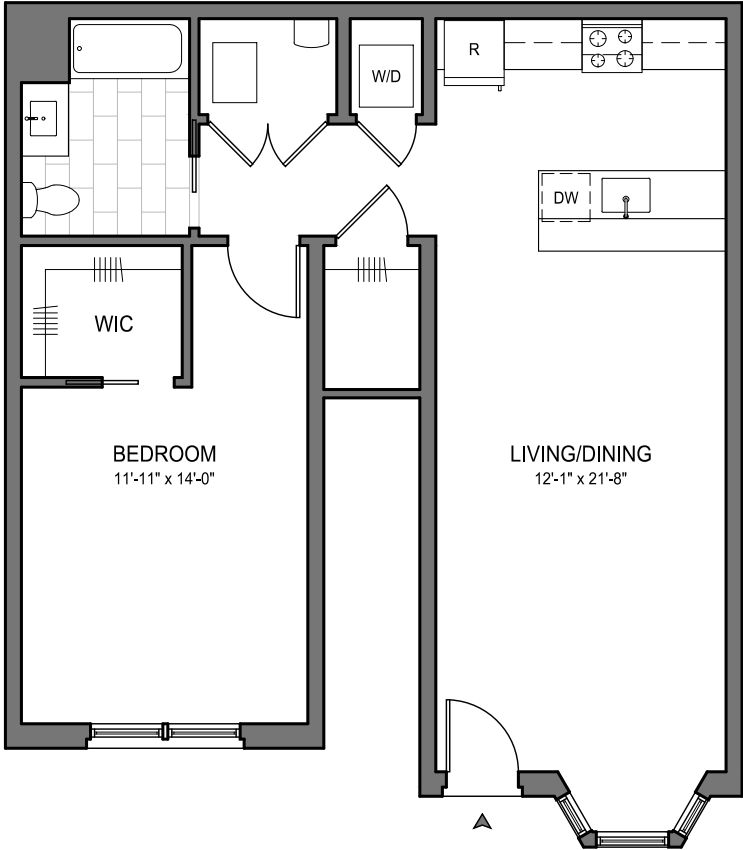

Residence 101

825 sf

ShrewsburyManor.com
732.741.7200

GROUND FLOOR

ONE BEDROOM
ONE BATH

26 ALLEN PLACE

Residence 102

824 sf

ShrewsburyManor.com
732.741.7200

GROUND FLOOR

ONE BEDROOM
ONE BATH

26 ALLEN PLACE

Residence 103

825 sf

ShrewsburyManor.com
732.741.7200

GROUND FLOOR

ONE BEDROOM
ONE BATH

26 ALLEN PLACE

Residence 104

1,189 sf

ShrewsburyManor.com
732.741.7200

GROUND FLOOR

TWO BEDROOM
TWO BATH

26 ALLEN PLACE

Residence 105

1,189 sf

ShrewsburyManor.com
732.741.7200

GROUND FLOOR

TWO BEDROOM
TWO BATH

26 ALLEN PLACE

Residence 201

971 sf