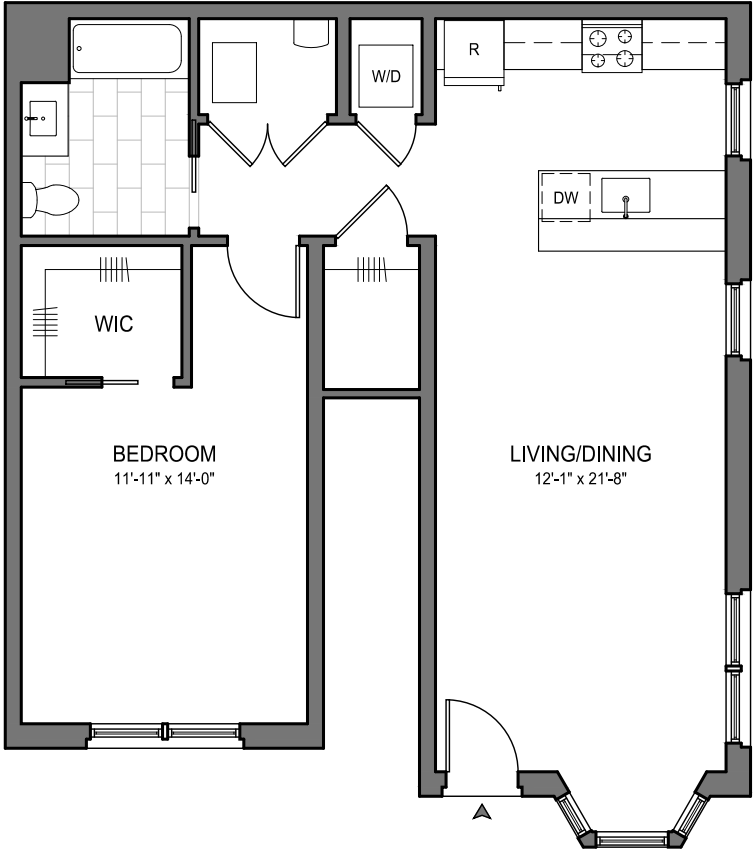

Residence 101

825 sf

ShrewsburyManor.com
732.741.7200

GROUND FLOOR

ONE BEDROOM
ONE BATH

26 ALLEN PLACE

Residence 102

824 sf

ShrewsburyManor.com
732.741.7200

GROUND FLOOR

ONE BEDROOM
ONE BATH

26 ALLEN PLACE

Residence 103

825 sf

ShrewsburyManor.com
732.741.7200

GROUND FLOOR

ONE BEDROOM
ONE BATH

26 ALLEN PLACE

Residence 104

1,189 sf

ShrewsburyManor.com
732.741.7200

GROUND FLOOR

TWO BEDROOM
TWO BATH

26 ALLEN PLACE

Residence 105

1,189 sf

ShrewsburyManor.com
732.741.7200

GROUND FLOOR

TWO BEDROOM
TWO BATH

26 ALLEN PLACE

Residence 201

971 sf