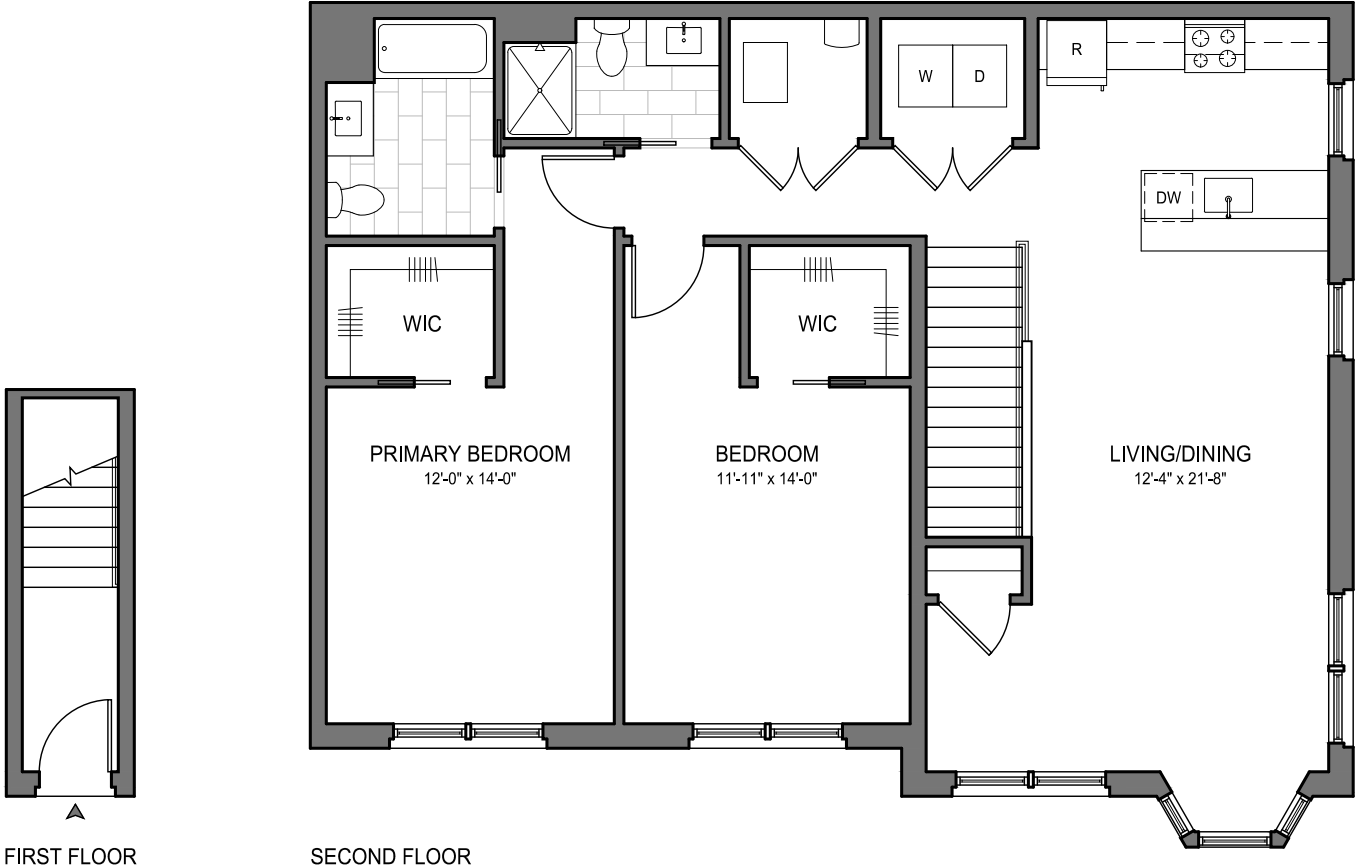

ShrewsburyManor.com
732.741.7200

SECOND FLOOR

ONE BEDROOM
ONE BATH

26 ALLEN PLACE

Residence 203

971 sf

ShrewsburyManor.com
732.741.7200

SECOND FLOOR

ONE BEDROOM
ONE BATH

26 ALLEN PLACE

Residence 204

1,335 sf

ShrewsburyManor.com
732.741.7200

SECOND FLOOR

TWO BEDROOM
TWO BATH

26 ALLEN PLACE

Residence 205

1,335 sf

ShrewsburyManor.com
732.741.7200

SECOND FLOOR

TWO BEDROOM
TWO BATH

FIRST FLOOR

SECOND FLOOR